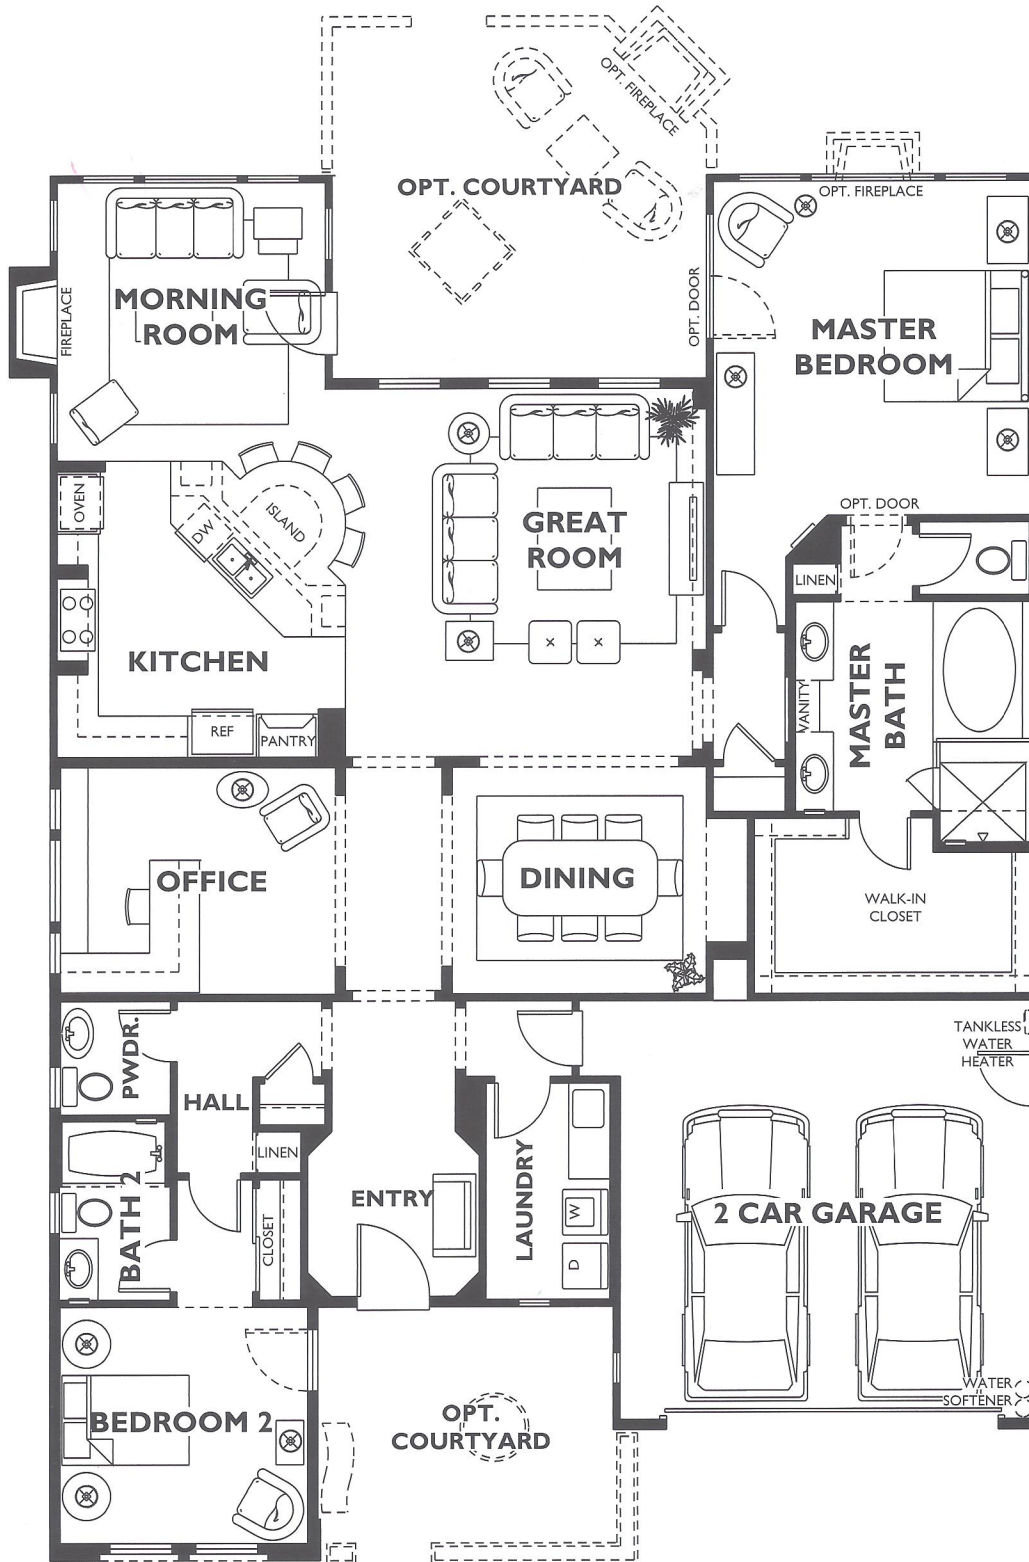

Amalfi Collection - Treamonti

Footprint, window, door, linen and fireplace location and/or availability may differ by design and elevation.

This marketing layout is an artist's representation of the approximate floor plan for this home, it may not be to scale, and is subject to change. Trilogy at the Vineyards is a community by Trilogy Vineyards, LLC. Sales by Shea Homes Marketing Company and construction by Shea Homes, Inc. (#672285). © 2012 Shea Homes, Inc.

TAV-FP5830